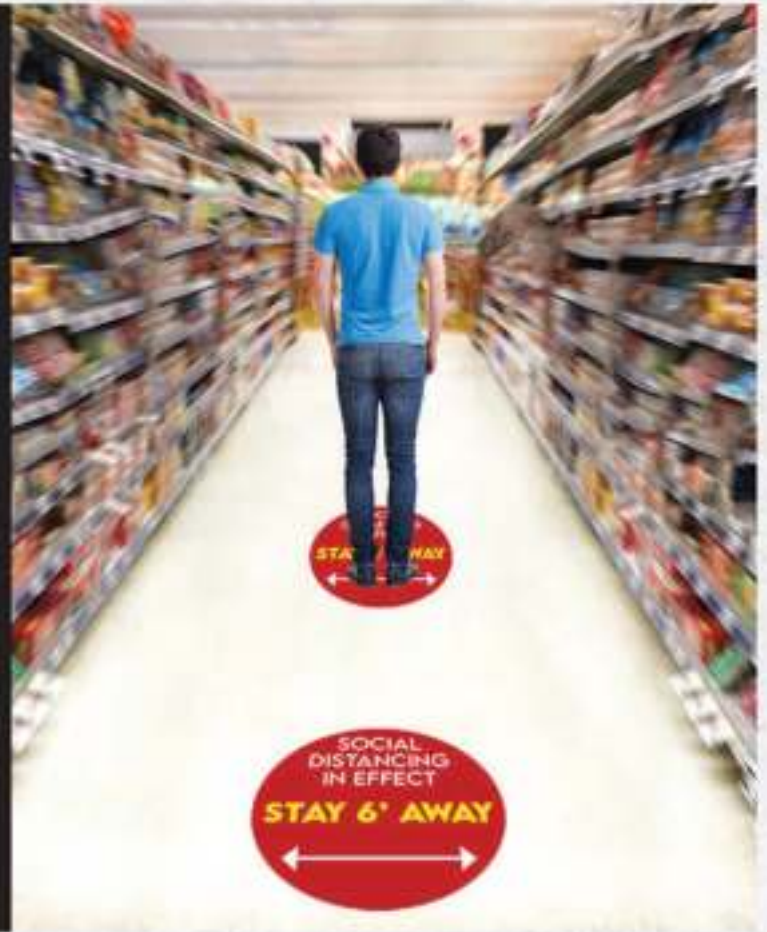

- Made from durable, transparent 1/8" acrylic.
- Can be easily wiped/cleaned off with household sanitizers.
- Includes laser etch imprint.
- Packaged in a poly bag with instruction card.

QUANTITY	100	250	500
Touchless Key	4.49	4.19	3.99

Setup charge: \$68g
Repeat charge: \$54g

MADE IN CANADA

Social Distancing

FLOOR GRAPHICS

Perfect for grocery stores, pharmacies and other essential retail locations

USE OUR ARTWORK OR SEND US YOUR OWN CUSTOM DESIGN!