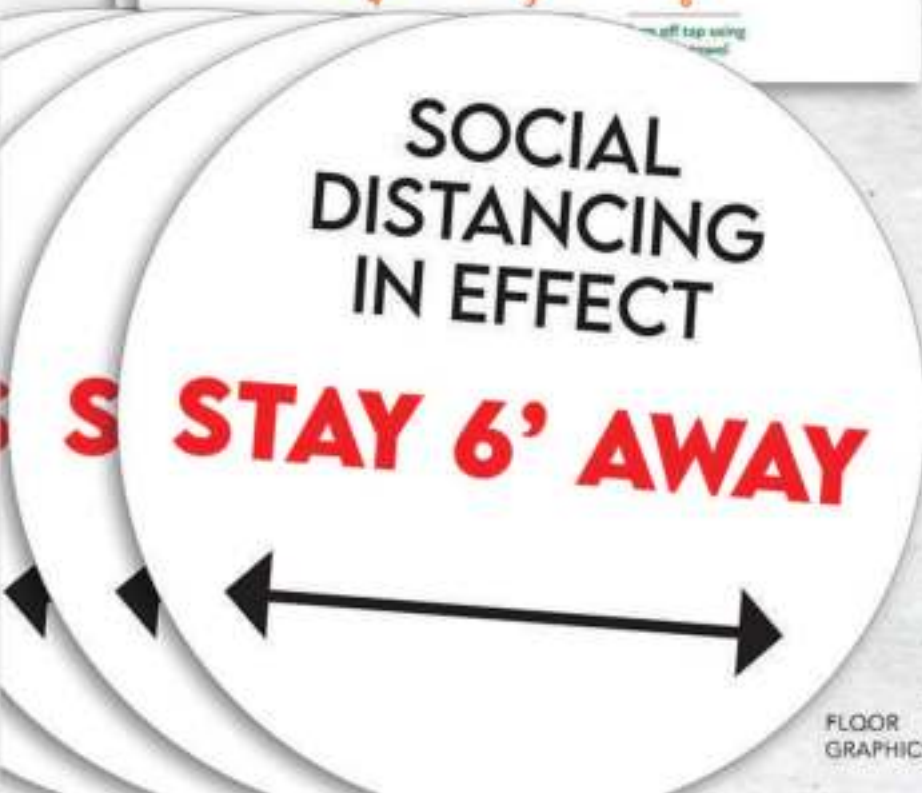

8" Round Social Distancing
Floor Graphics

+

5 PIECES

11" Square Hand Washing
Removable Wall Graphics

ONLY

\$189.00^C EACH

No set-up fee & free stock art!

FLOOR
GRAPHICS

BUTTONS

Show the face

BEHIND THE MASK

The sight of an essential worker hidden behind a face mask can be impersonal and intimidating. A reassuring smile makes a big difference to a concerned person.

Show them you care with custom printed 3.5" pin back buttons. (magnet back available, call for details)